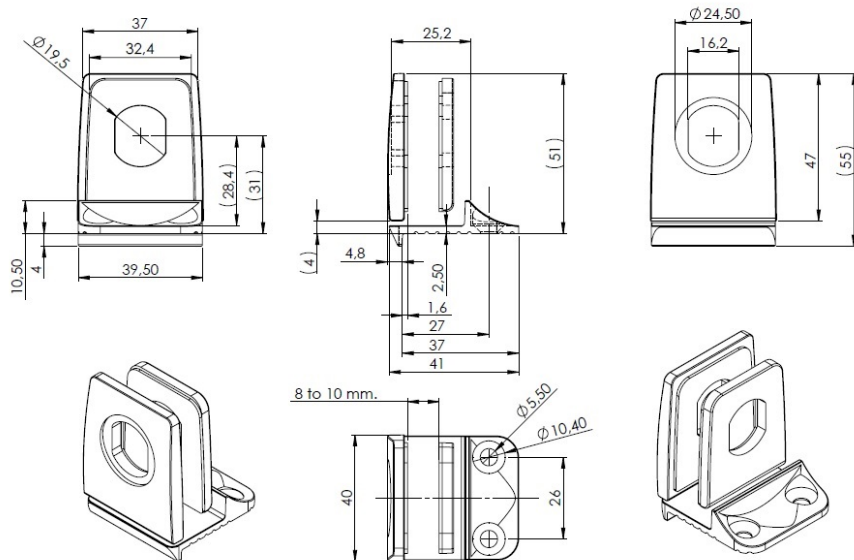

## Description:

Glass Door Lock Accessories "Obsession", 8-10mm Glass, CPL, Brass Material, Black Rubber Gaskets, W/Striking Plate (Cam, Lock 1925 Series to be Ordered Separately)

## Item number:

14.09.005-0

Units	Box	Carton	HS Code	Barcode
Set			8301600090	 5704866513821

(xx) installation dependend